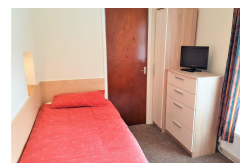

Full Description

MD Properties are pleased to announce these fully furnished and ready to move in studio rooms.

There are various rooms within different price ranges on offer. Perfect for short and medium and long stays. Each room has its own single/double bed with en-suite bathroom. Shared kitchen, Communal lounge and outside area available. Private off road parking. UTILITIES AND HIGH-SPEED BROADBAND included. Communal laundry room.