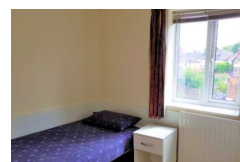

Letting Agents
&
Professional Property Landlords

Lichfield Road, Stafford, ST17 4LW

Available now! - **£500 pcm**

Property type: Studio Room

- Central Heating
- Bills Included
- Wireless Broadband
- Parking

Full Description

MD Properties are pleased to announce these fully furnished and ready to move in studio rooms.

There are various rooms within different price ranges on offer. Perfect for short and medium and long stays. Each room has its own single/double bed with en-suite bathroom. Shared kitchen, Communal lounge and outside area available. Private off road parking. UTILITIES AND HIGH-SPEED BROADBAND included. Communal laundry room.