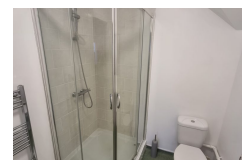

## Sherwood House Room 11 sherwoodhouserom11

Available now! - **£525 pcm**

**Property type:** Studio Room

Studio Room  
Popular Location

Well Presented  
En Suite

### Full Description

MD Properties are thrilled to present this studio room. Situated in the top of a well presented shared house. Briefly comprising of corner kitchen area and open plan living area. Archway leading to a spacious double bedroom. A well presented en suite with large corner shower, WC and hand wash basin. Situated in the popular town of Stone. Viewing highly advised.