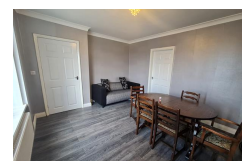

Letting Agents
&
Professional Property Landlords

Wain Avenue 11wainavenue

Reserved - **£385 pcm**

Property type: House

Well Presented Student House

Utility Bills Included

Full Description

MD Properties are pleased to bring to the market this fabulous student accommodation in a well-presented shared house. Double room including all utility bills. Great location, on the main bus route for Keele University and Newcastle town centre with its shops, bars, and local amenities. Viewing Recommended